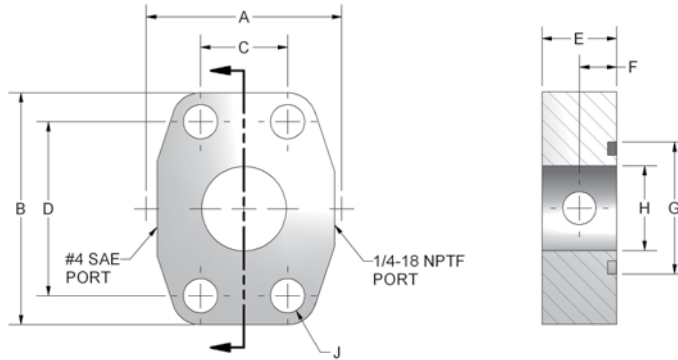

# Gauge Port Spacer

CODE 61 GAUGE PORT O-RING SPACER										
PART NO.	PAD SIZE	A	B	C	D	E	F	G	H	J
AS-8-GP	.50	1.82	2.16	.688	1.500	1.25	.62	1.000	.502	.344
AS-12-GP	.75	2.06	2.69	.875	1.875	1.25	.62	1.250	.752	.406
AS-16-GP	1.00	2.31	2.75	1.031	2.062	.88	.44	1.560	1.002	.406
AS-20-GP	1.25	2.87	3.12	1.188	2.312	.94	.47	1.750	1.252	.469
AS-24-GP	1.50	3.25	3.68	1.406	2.750	1.19	.59	2.115	1.502	.531
AS-32-GP	2.00	3.81	4.00	1.688	3.062	1.38	.69	2.490	2.002	.531
AS-40-GP	2.50	4.28	4.50	2.000	3.500	1.75	.88	2.995	2.502	.531
AS-48-GP	3.00	5.15	5.31	2.438	4.188	2.12	1.06	3.615	3.002	.656
AS-56-GP	3.50	5.50	6.00	2.750	4.750	1.44	.720	4.095	3.502	.656
AS-64-GP	4.00	6.00	6.38	3.062	5.125	1.50	.750	4.595	4.002	.656

CODE 62 GAUGE PORT O-RING SPACER										
PART NO.	PAD SIZE	A	B	C	D	E	F	G	H	J
ASX-8-GP	.50	1.94	2.30	.718	1.594	1.25	.62	1.000	.502	.344
ASX-12-GP	.75	2.50	2.95	.937	2.000	1.25	.62	1.250	.752	.406
ASX-16-GP	1.00	2.75	3.19	1.093	2.250	1.50	.75	1.560	1.002	.492
ASX-20-GP	1.25	3.06	3.75	1.250	2.625	1.50	.75	1.750	1.252	.531
ASX-24-GP	1.50	3.75	4.44	1.437	3.125	1.75	.88	2.115	1.502	.656
ASX-32-GP	2.00	4.50	5.25	1.750	3.812	1.75	.88	2.490	2.002	.781
ASX-40-GP	2.50	5.87	6.87	2.311	4.874	2.06	1.03	2.995	2.502	.906
ASX-48-GP	3.00	7.00	8.50	2.811	6.000	2.62	1.31	3.615	3.002	1.156

#4 SAE and 1/4" NPTF plugs provided with gauge port spacers